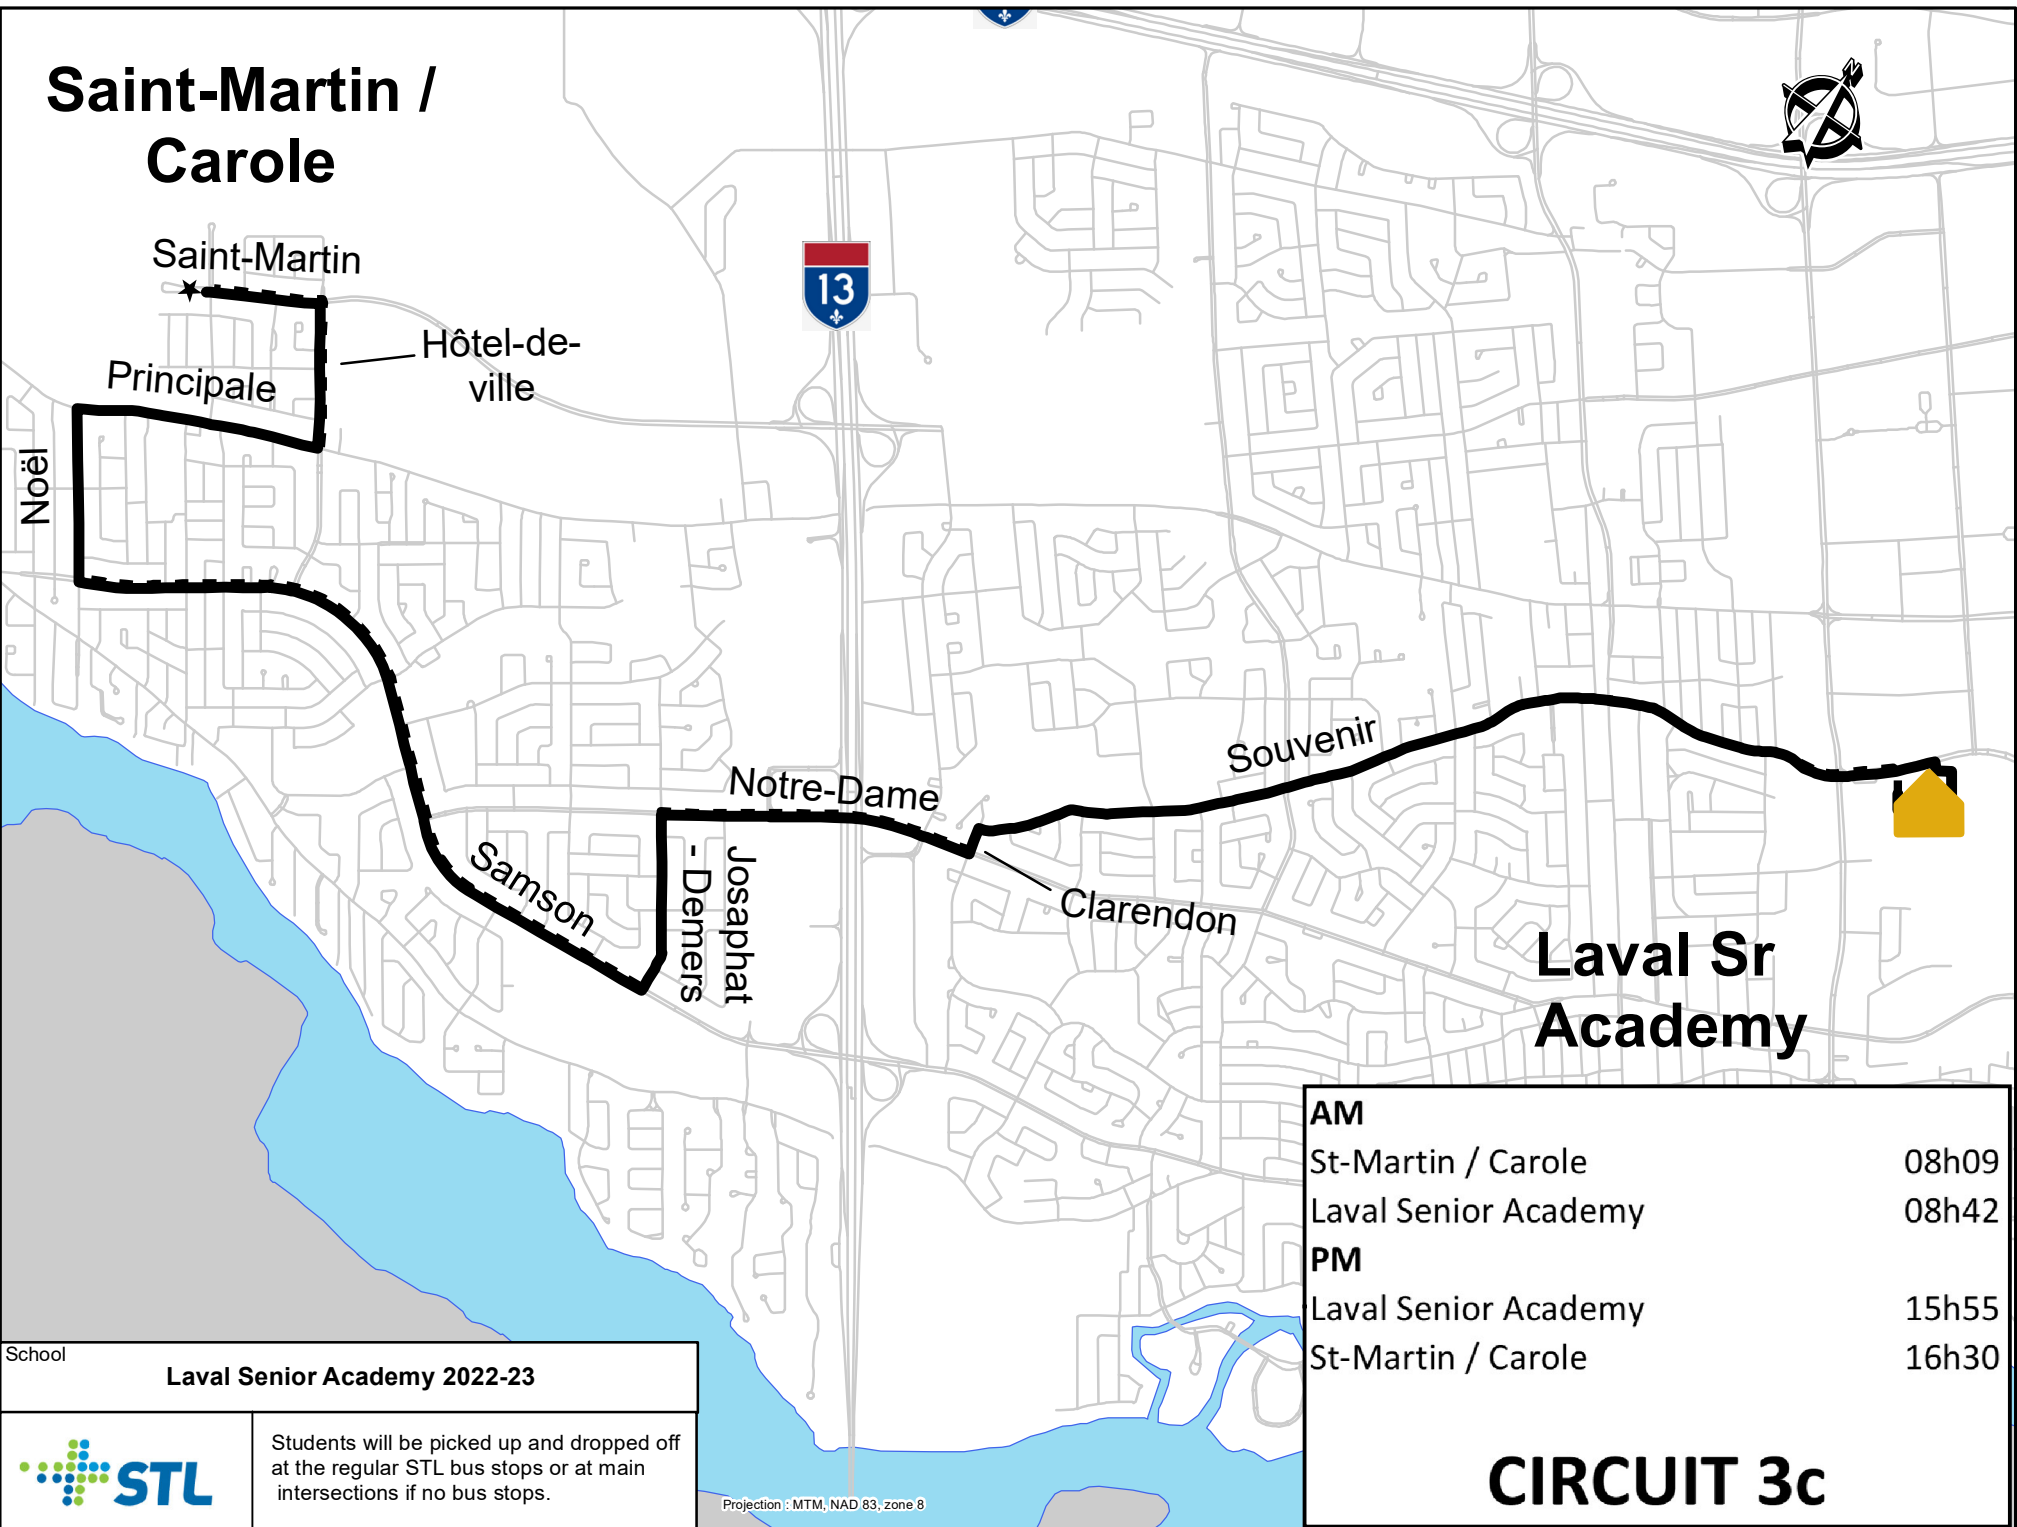

Saint-Martin / Carole

**Laval Sr
Academy**

AM	
St-Martin / Carole	08h09
Laval Senior Academy	08h42
PM	
Laval Senior Academy	15h55
St-Martin / Carole	16h30

School **Laval Senior Academy 2022-23**

Students will be picked up and dropped off at the regular STL bus stops or at main intersections if no bus stops.

Projection : MTM, NAD 83, zone 8

CIRCUIT 3c