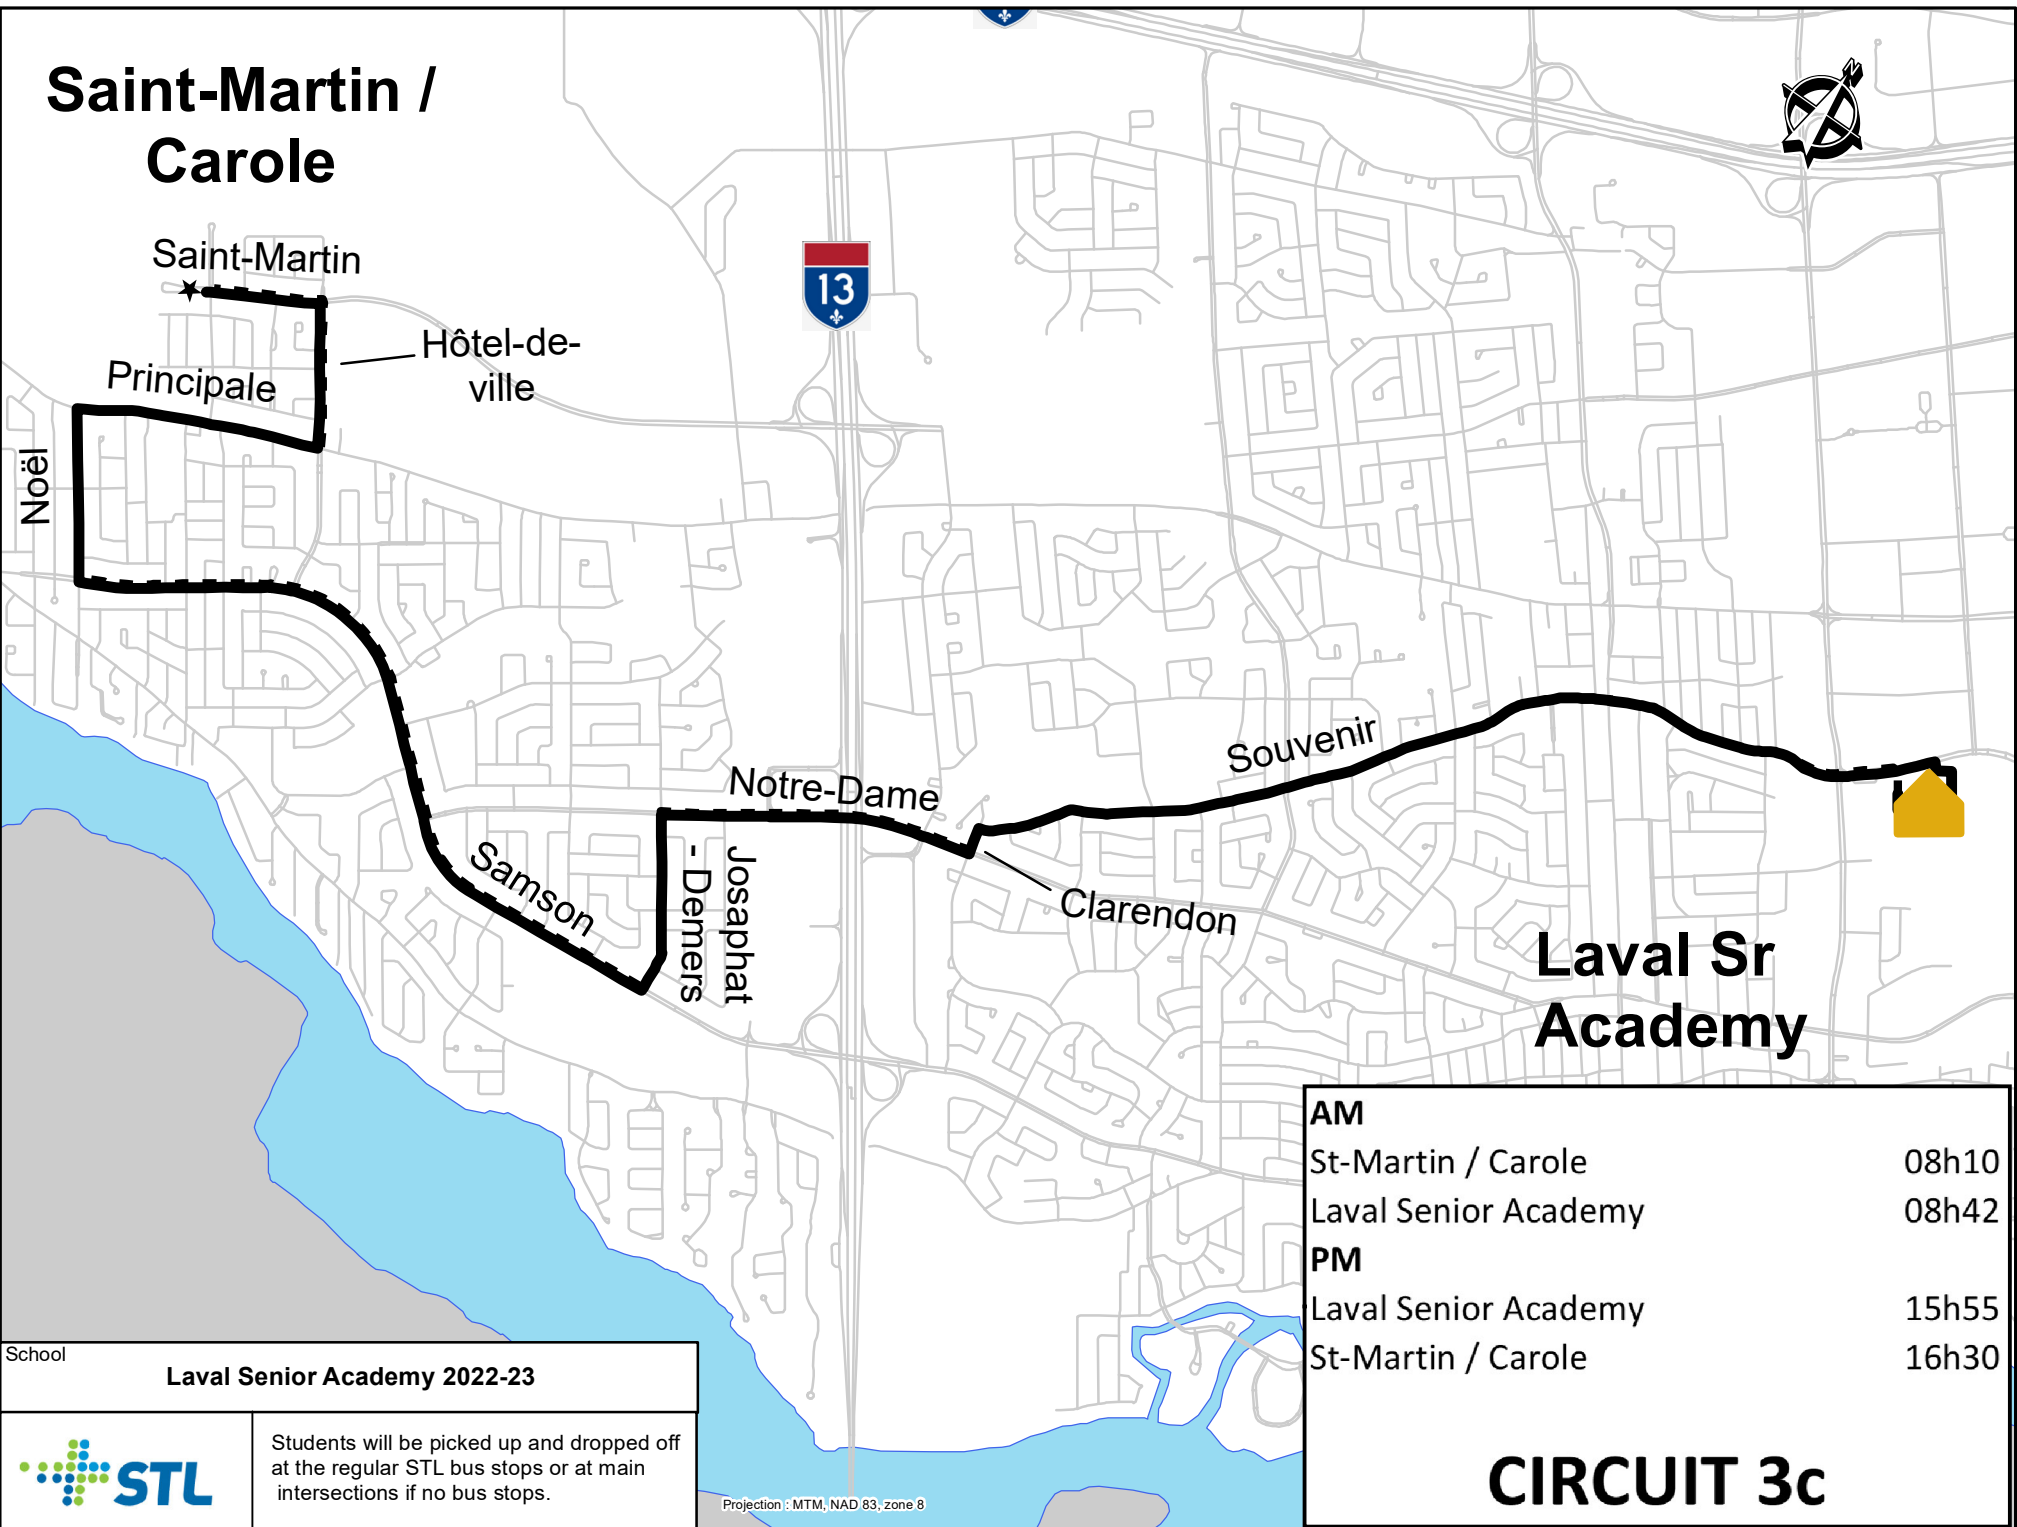

Saint-Martin / Carole

Laval Sr Academy

AM	
St-Martin / Carole	08h10
Laval Senior Academy	08h42
PM	
Laval Senior Academy	15h55
St-Martin / Carole	16h30

School **Laval Senior Academy 2022-23**

Students will be picked up and dropped off at the regular STL bus stops or at main intersections if no bus stops.

Projection : MTM, NAD 83, zone 8

CIRCUIT 3c