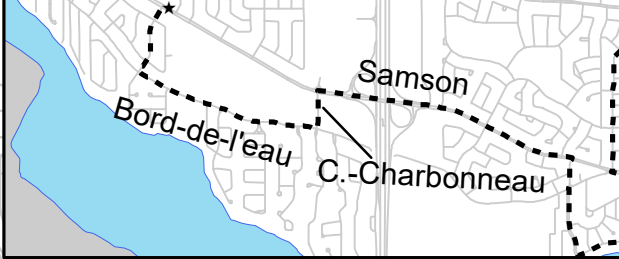

*** Au Retour ***

Larivière / Samson

C.-Charbonneau / Samson

Laval Sr Academy

AM		
	Cléophas-Charbonneau / Samson	08h11
	Laval Senior Academy	08h45
PM		
	Laval Senior Academy	15h55
	Samson / Larivière	16h26

School **Laval Senior Academy 2022-23**

Students will be picked up and dropped off at the regular STL bus stops or at main intersections if no bus stops.

Projection : MTM, NAD 83, zone 8

CIRCUIT 6c