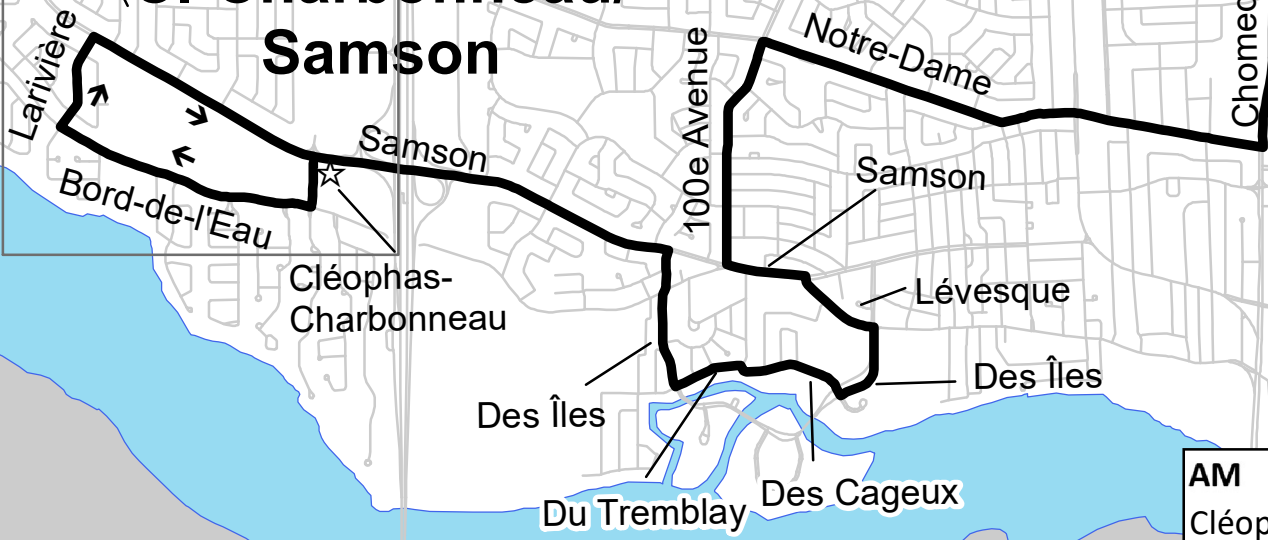

*** Au Retour ***

Larivière / Samson

C.-Charbonneau / Samson

Laval Sr Academy

AM		
	Cléophas-Charbonneau / Samson	08h11
	Laval Senior Academy	08h45
PM		
	Laval Senior Academy	15h55
	Samson / Larivière	16h26

School **Laval Senior Academy 2022-23**

Students will be picked up and dropped off at the regular STL bus stops or at main intersections if no bus stops.

Projection : MTM, NAD 83, zone 8

CIRCUIT 6c