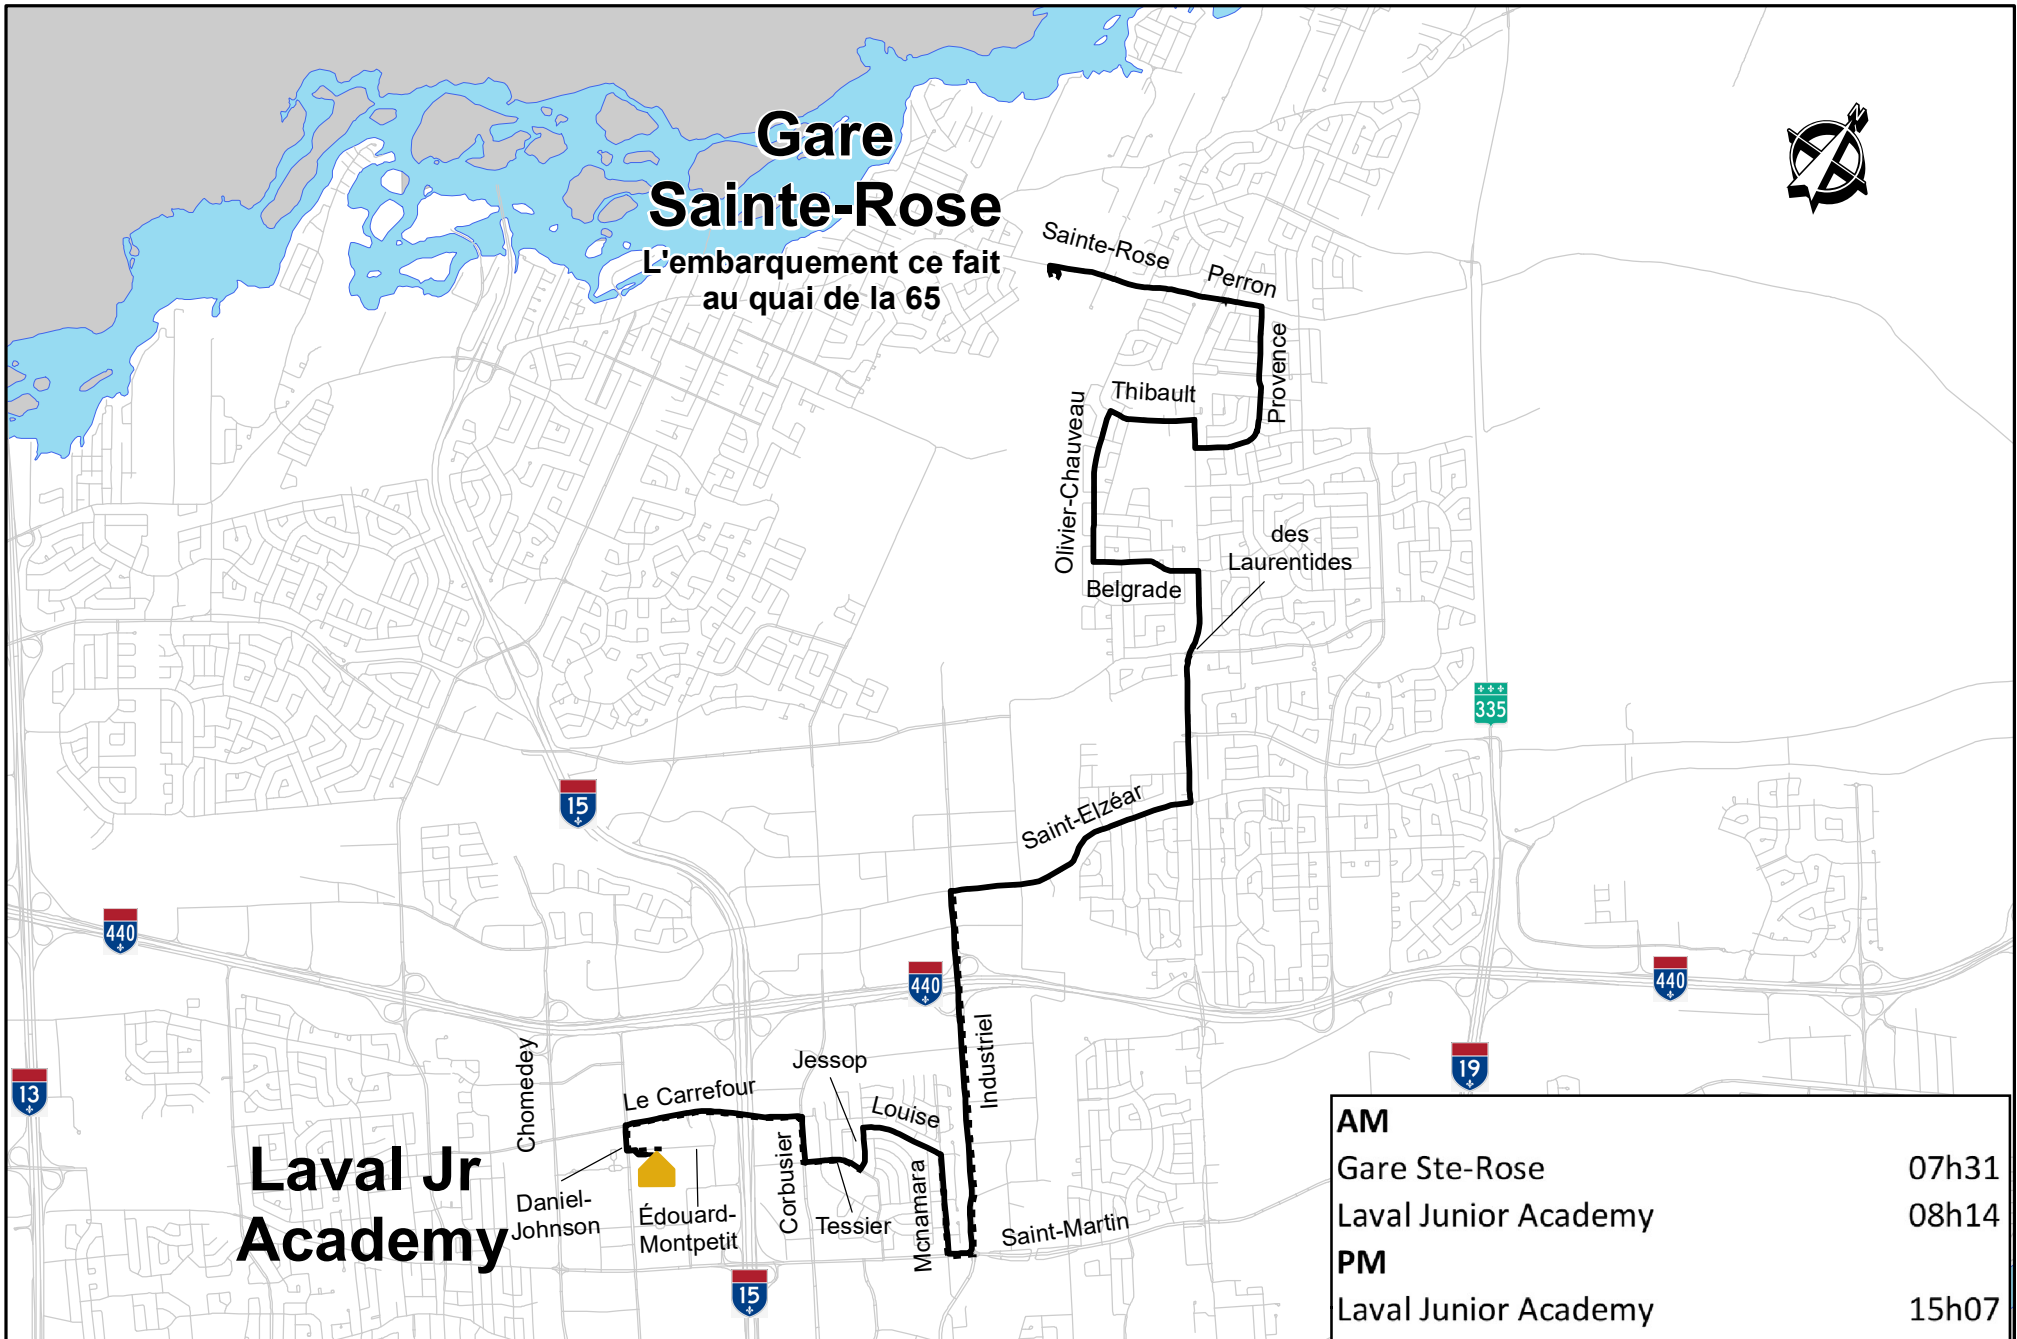

Gare Sainte-Rose

L'embarquement se fait au quai de la 65

Laval Jr Academy

School **Laval Junior Academy 2022-23**

Students will be picked up and dropped off at the regular STL bus stops or at main intersections if no bus stops.

Projection : MTM, NAD 83, zone 8

AM

Gare Ste-Rose	07h31
Laval Junior Academy	08h14

PM

Laval Junior Academy	15h07
Gare Ste-Rose	15h53

CIRCUIT 91c