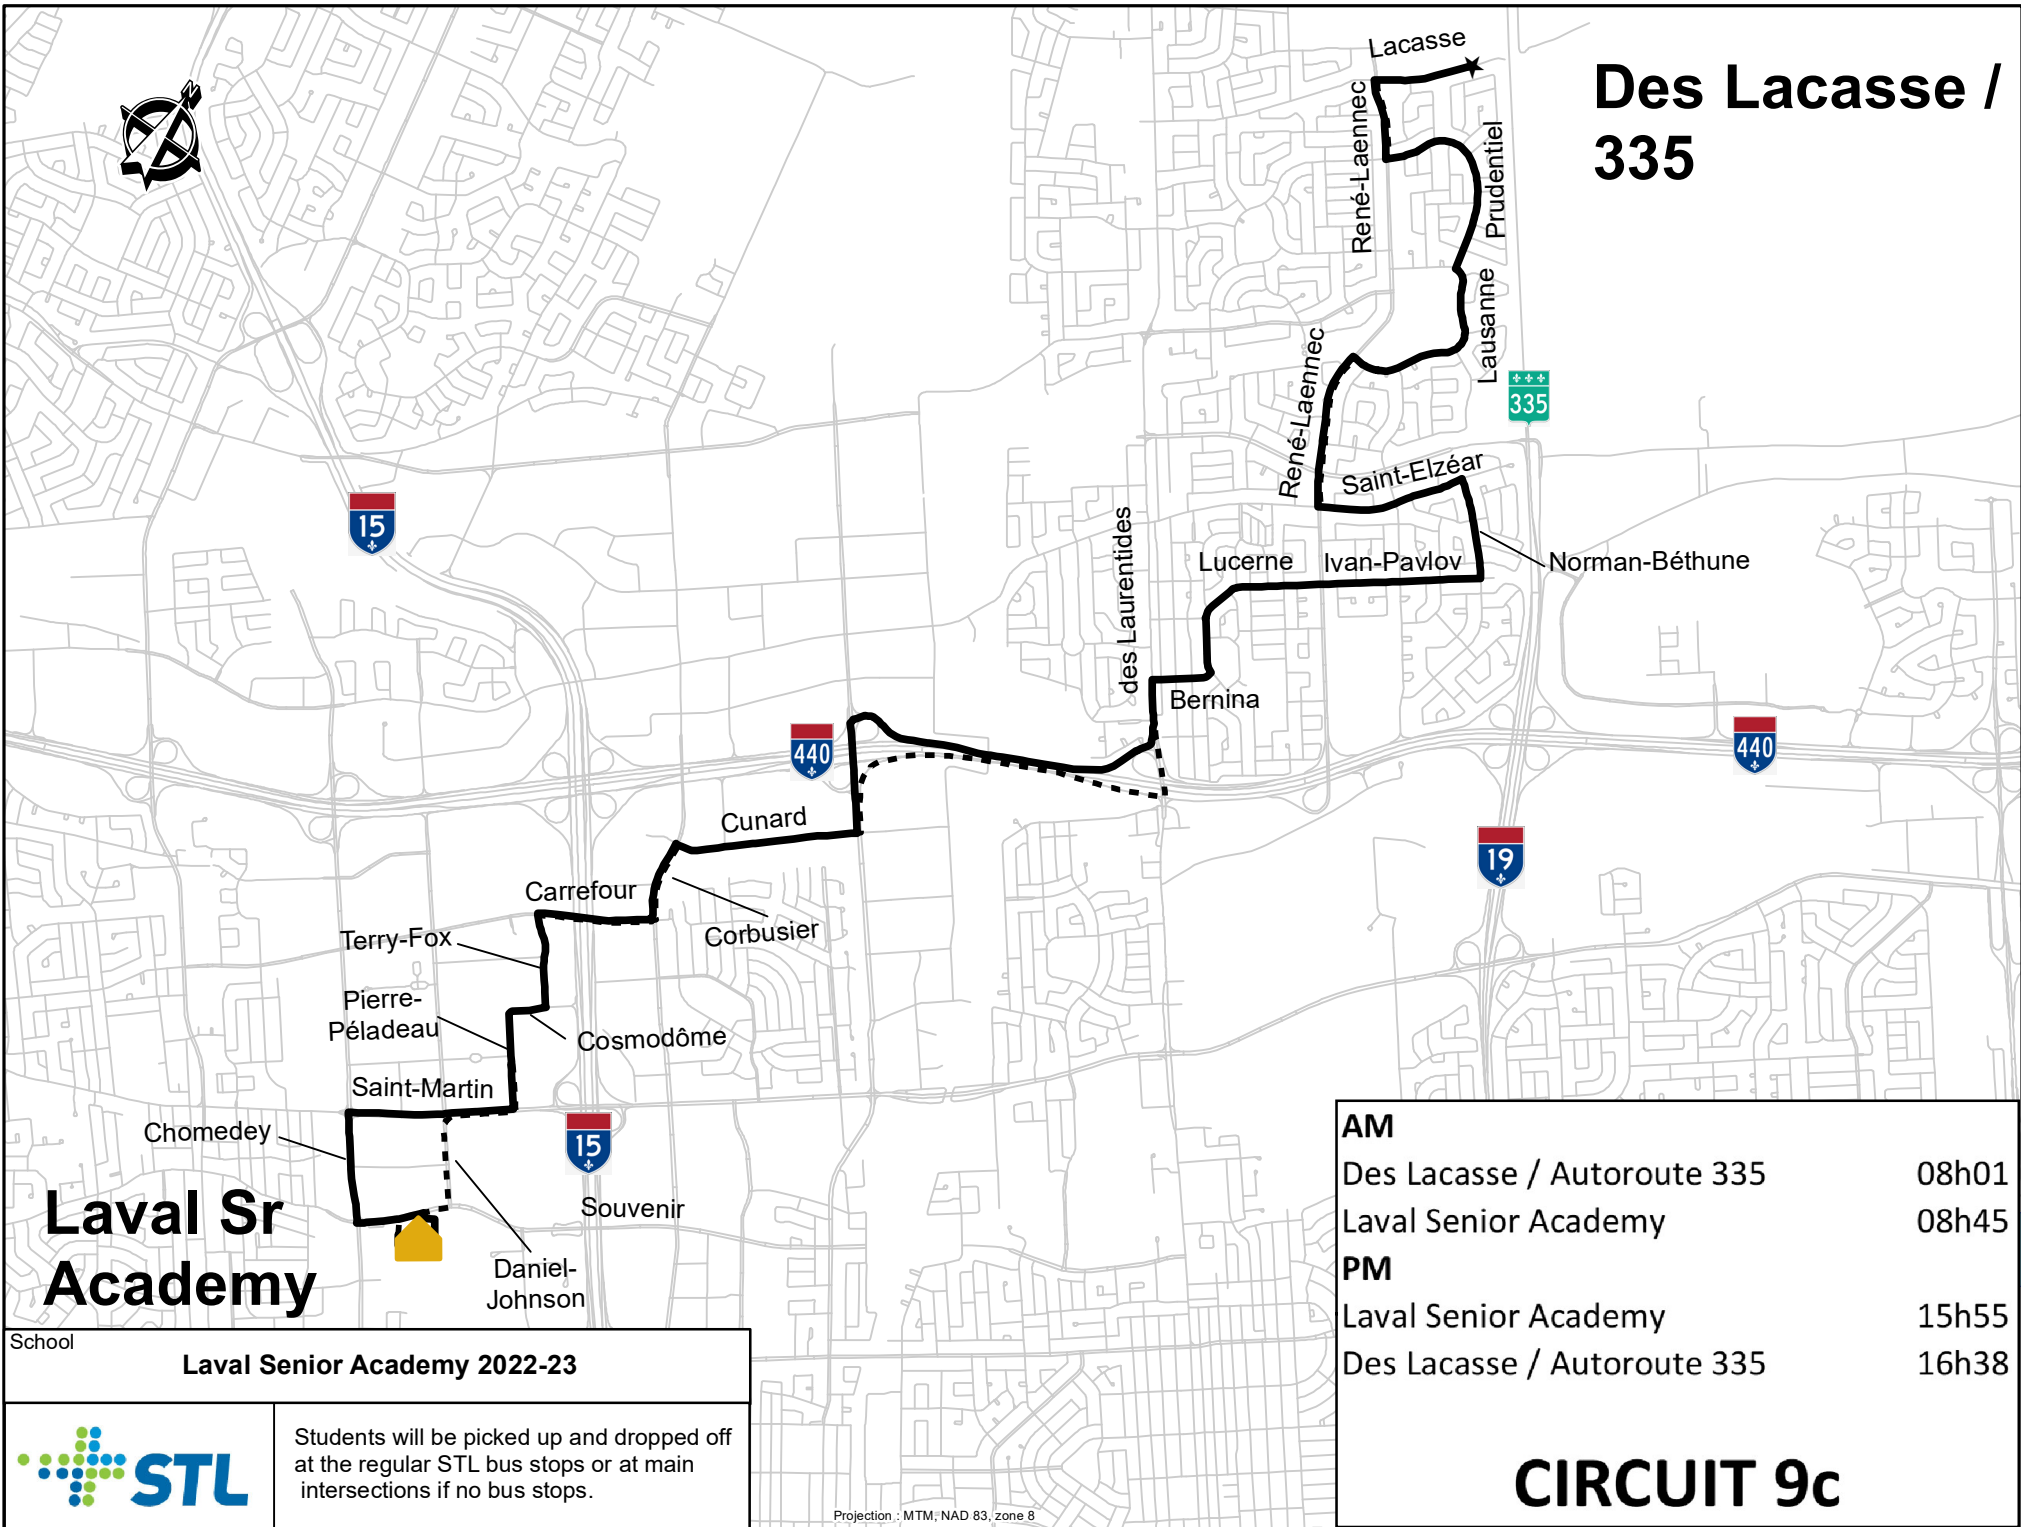

Des Lacasse / 335

Laval Sr Academy

School **Laval Senior Academy 2022-23**

Students will be picked up and dropped off at the regular STL bus stops or at main intersections if no bus stops.

Projection : MTM ; NAD 83, zone 8

AM	
Des Lacasse / Autoroute 335	08h01
Laval Senior Academy	08h45
PM	
Laval Senior Academy	15h55
Des Lacasse / Autoroute 335	16h38

CIRCUIT 9c