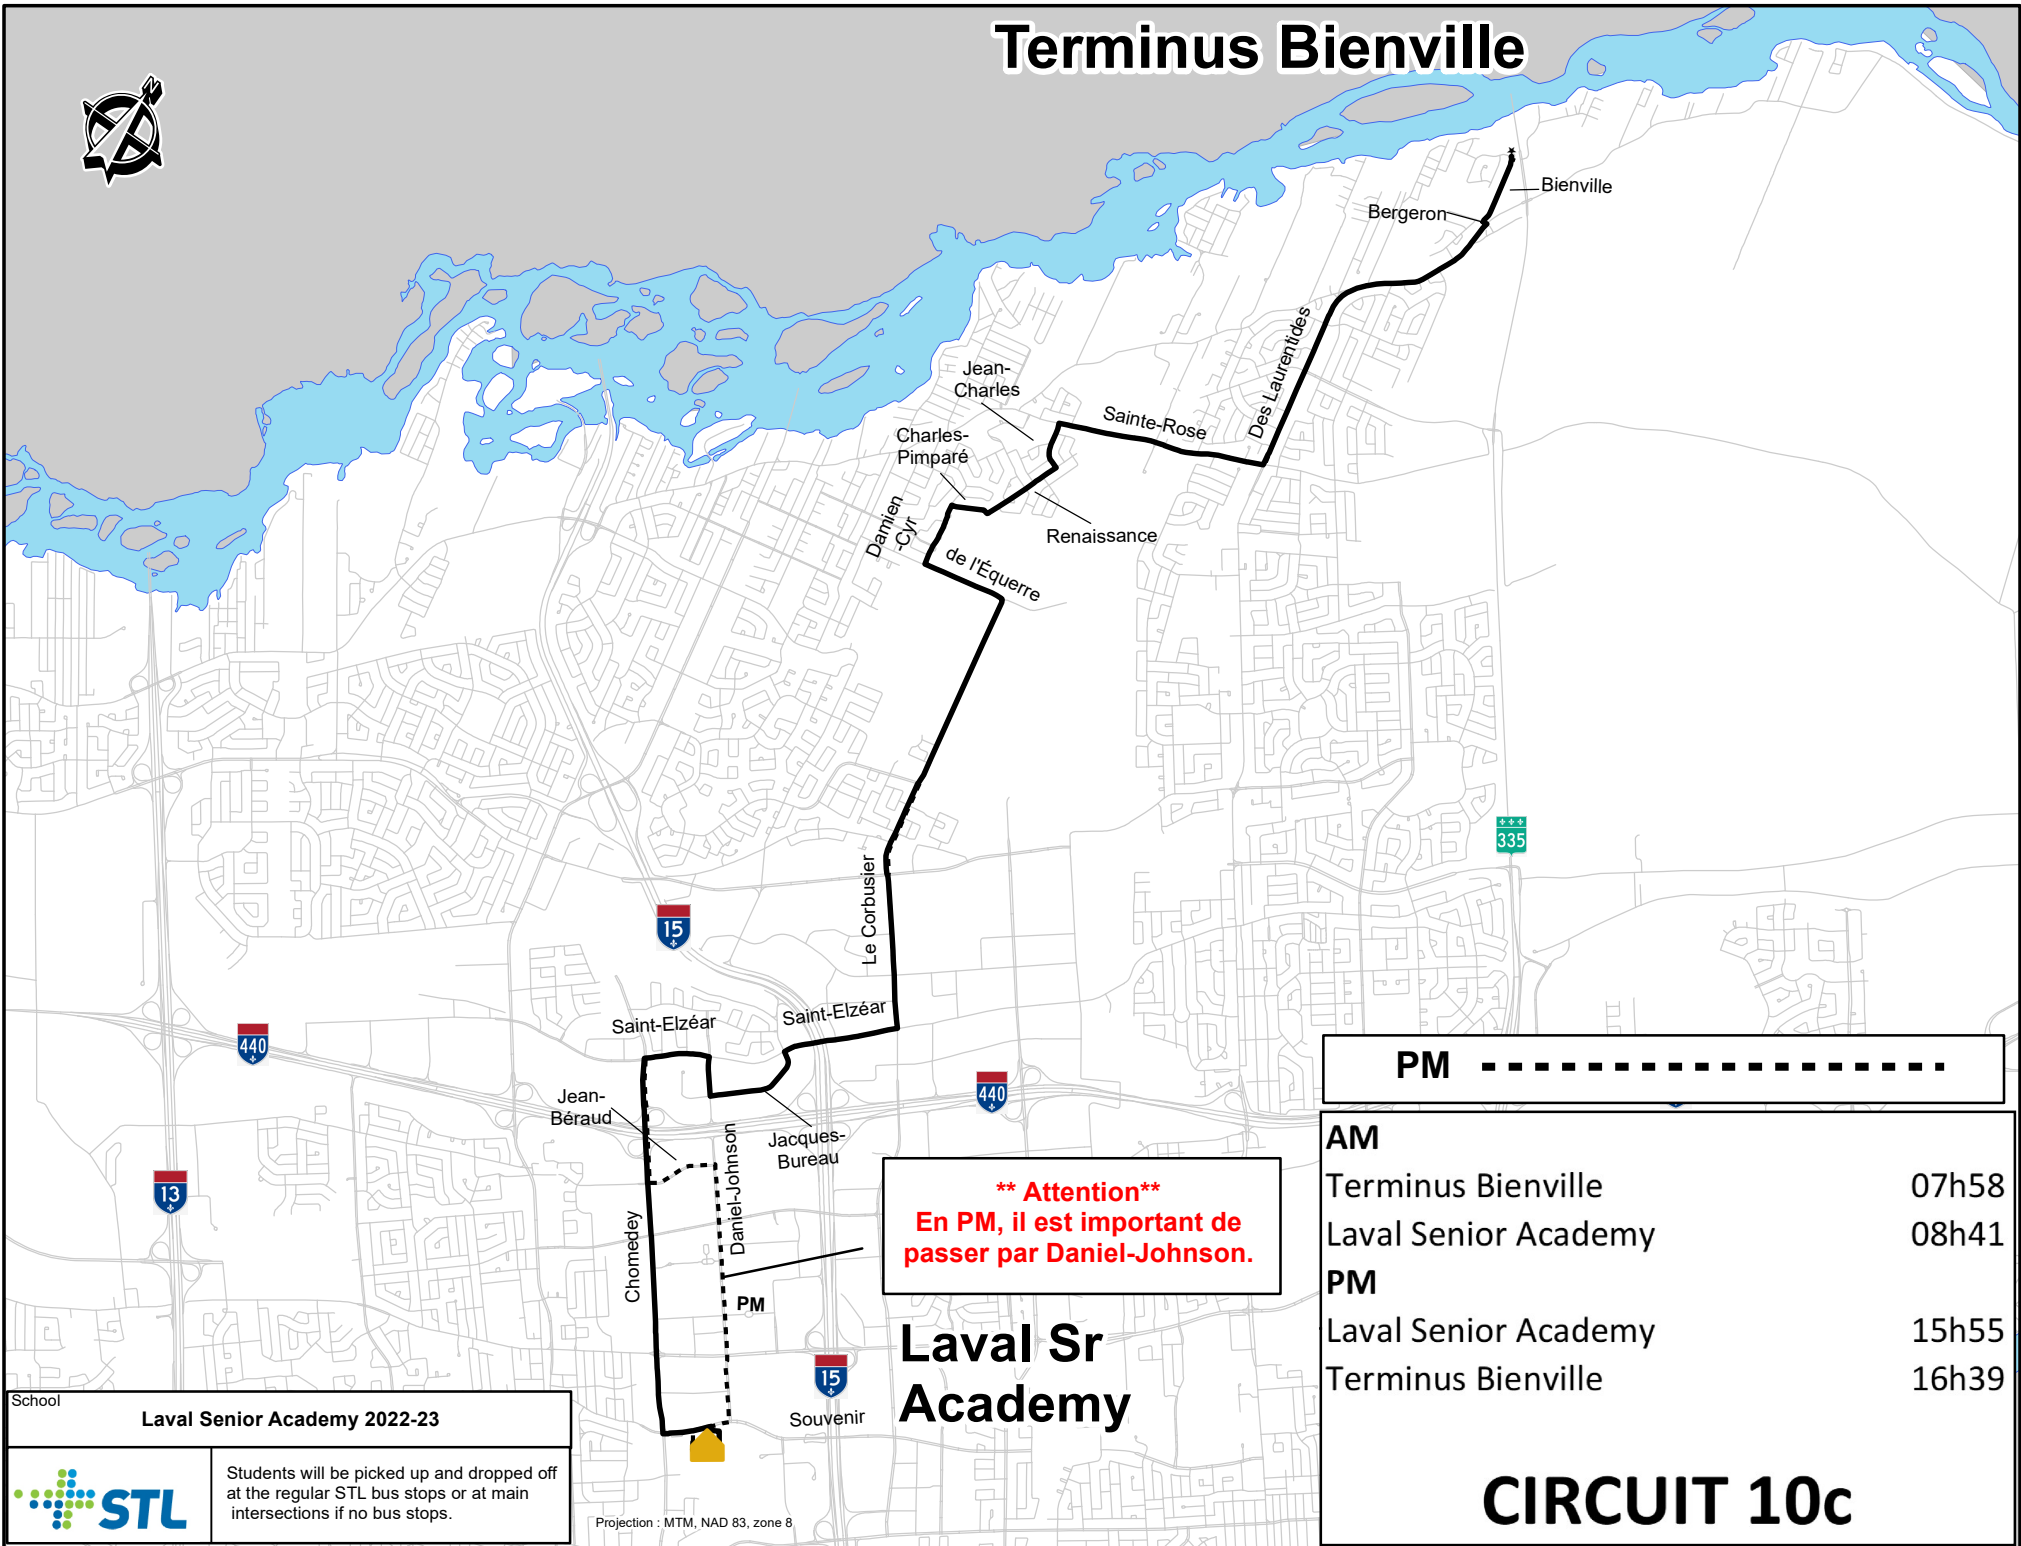

Terminus Bienville

PM - - - - -

AM

Terminus Bienville	07h58
Laval Senior Academy	08h41

PM

Laval Senior Academy	15h55
Terminus Bienville	16h39

**** Attention ****
En PM, il est important de passer par Daniel-Johnson.

Laval Sr Academy

School
Laval Senior Academy 2022-23

Students will be picked up and dropped off at the regular STL bus stops or at main intersections if no bus stops.

Projection : MTM, NAD 83, zone 8

CIRCUIT 10c